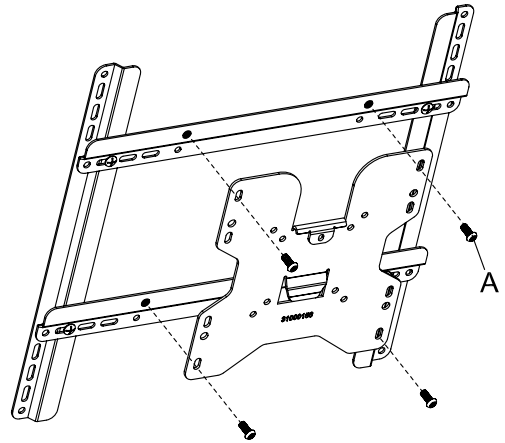

# VA400 Adaptor Mounting Instructions

Designed for 32"-55" flat panel TV  
Maximum weight capacity : 56.7kg (125lbs.)  
VESA compliance : 200x200mm ~ 400x400mm

**Parts list:** A-  (M6x10)-8pcs B-  (M8x15)-4pcs

**step 1**

**step 2**

**step 3**

If the size of installing TV mount hole is  $\varnothing 8\text{mm}$ , please use screws (B).

**step 4**