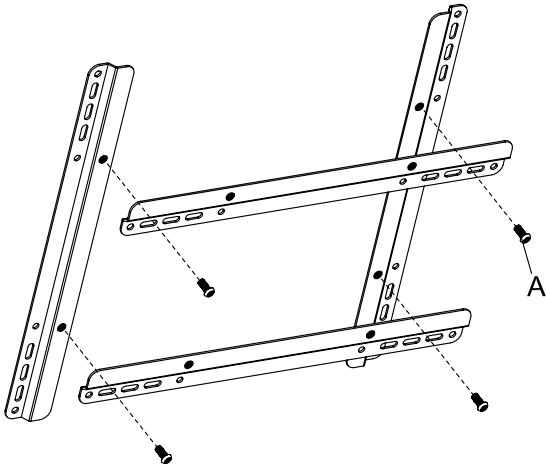

# VA400 Adaptor Mounting Instructions

Designed for 32"-55" flat panel TV  
Maximum weight capacity : 56.7kg (125lbs.)  
VESA compliance : 200x200mm ~ 400x400mm

**Parts list:** A-  (M6x10)-8pcs B-  (M8x15)-4pcs

**step 1**

**step 2**

**step 3**

If the size of installing TV mount hole is  $\varnothing 8\text{mm}$ , please use screws (B).

**step 4**