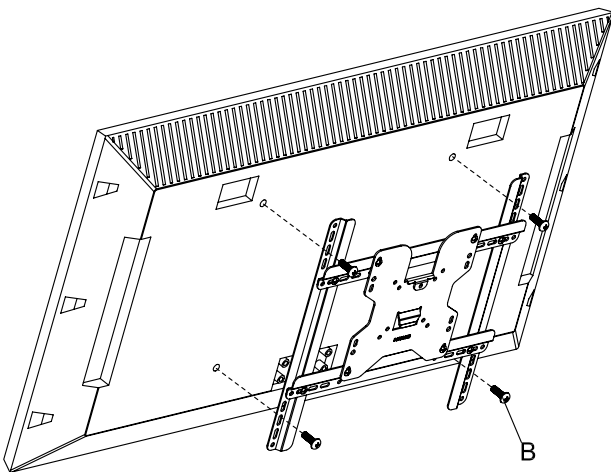

# VA400 Adaptor Mounting Instructions

Designed for 32"-55" flat panel TV  
Maximum weight capacity : 56.7kg (125lbs.)  
VESA compliance : 200x200mm ~ 400x400mm

**Parts list:** A-  (M6x10)-8pcs B-  (M8x15)-4pcs

**step 1**

**step 2**

**step 3**

If the size of installing TV mount hole is  $\varnothing 8\text{mm}$ , please use screws (B).

**step 4**